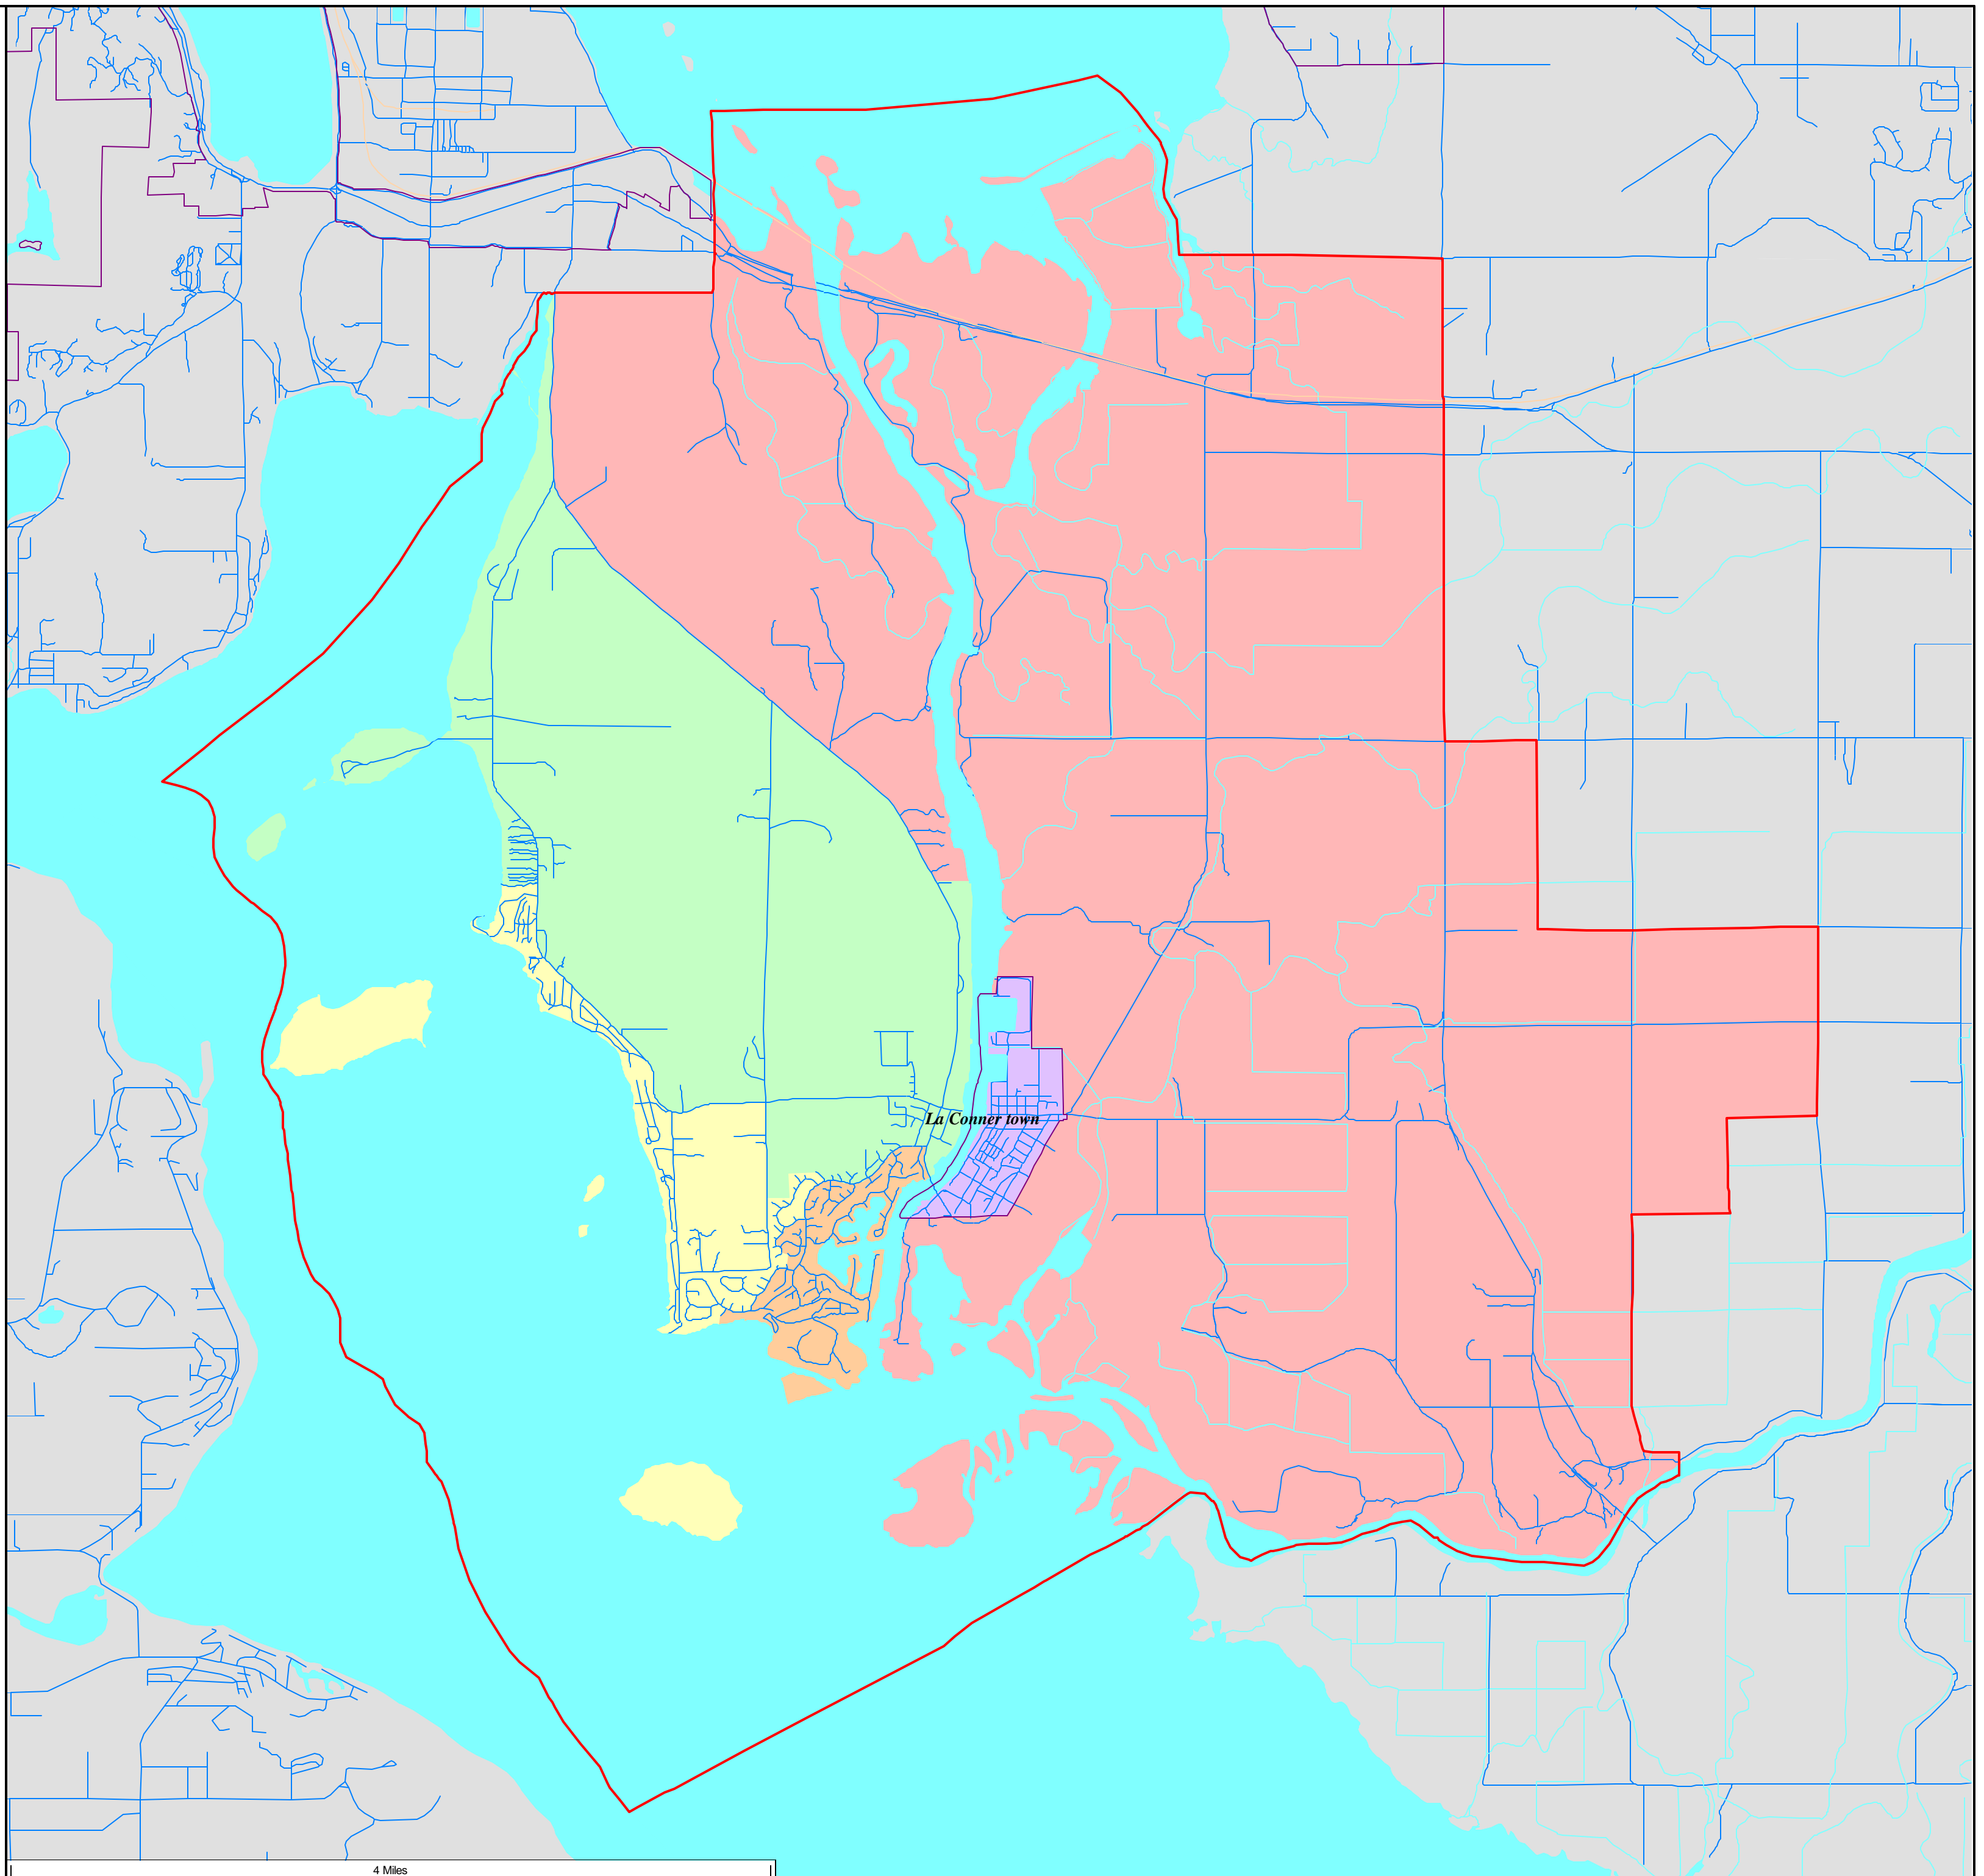

La Conner School District - Proposed Board Districts as
Approximated Using Census 2010 Geography

- 1st District
- 2nd District
- 3rd District
- 4th District
- 5th District

City Limits

District Outline

**La Conner School District
District Summary Report**

Director District Number	Ideal Population	Total Population	Deviation from Ideal	% Deviation from Ideal	White Population	Hispanic Origin (of any race)	Non White & Mixed
1st	939	958	19	2.02	891	20	67
2nd	939	1,076	137	14.59	406	33	670
3rd	939	904	-35	-3.73	864	17	40
4th	939	891	-48	-5.11	776	55	115
5th	939	865	-74	-7.88	768	78	97
Totals.....		<u>4,694</u>	<u>-1</u>		<u>3,705</u>	<u>203</u>	<u>989</u>

La Conner School District

Summary of Population by Race and Hispanic Origin

District Number	Total Population	Total Population by Race							Two or More Races	Hispanic Origin (of any race)
		Single Race								
		Total	White	Black African American	American Indian and Alaska Native	Asian	Native Hawaiian and Other Pacific Islander	Other Race	Total	
1st	958	934	891	2	27	5	2	7	24	20
2nd	1,076	1,042	406	3	626	2	1	4	34	33
3rd	904	893	864	1	10	11	0	7	11	17
4th	891	866	776	6	45	9	0	30	25	55
5th	865	854	768	1	22	8	5	50	11	78
Totals.....	<u>4,694</u>	<u>4,589</u>	<u>3,705</u>	<u>13</u>	<u>730</u>	<u>35</u>	<u>8</u>	<u>98</u>	<u>105</u>	<u>203</u>

City Limits 

District Outline 

La Conner town

3000 Feet