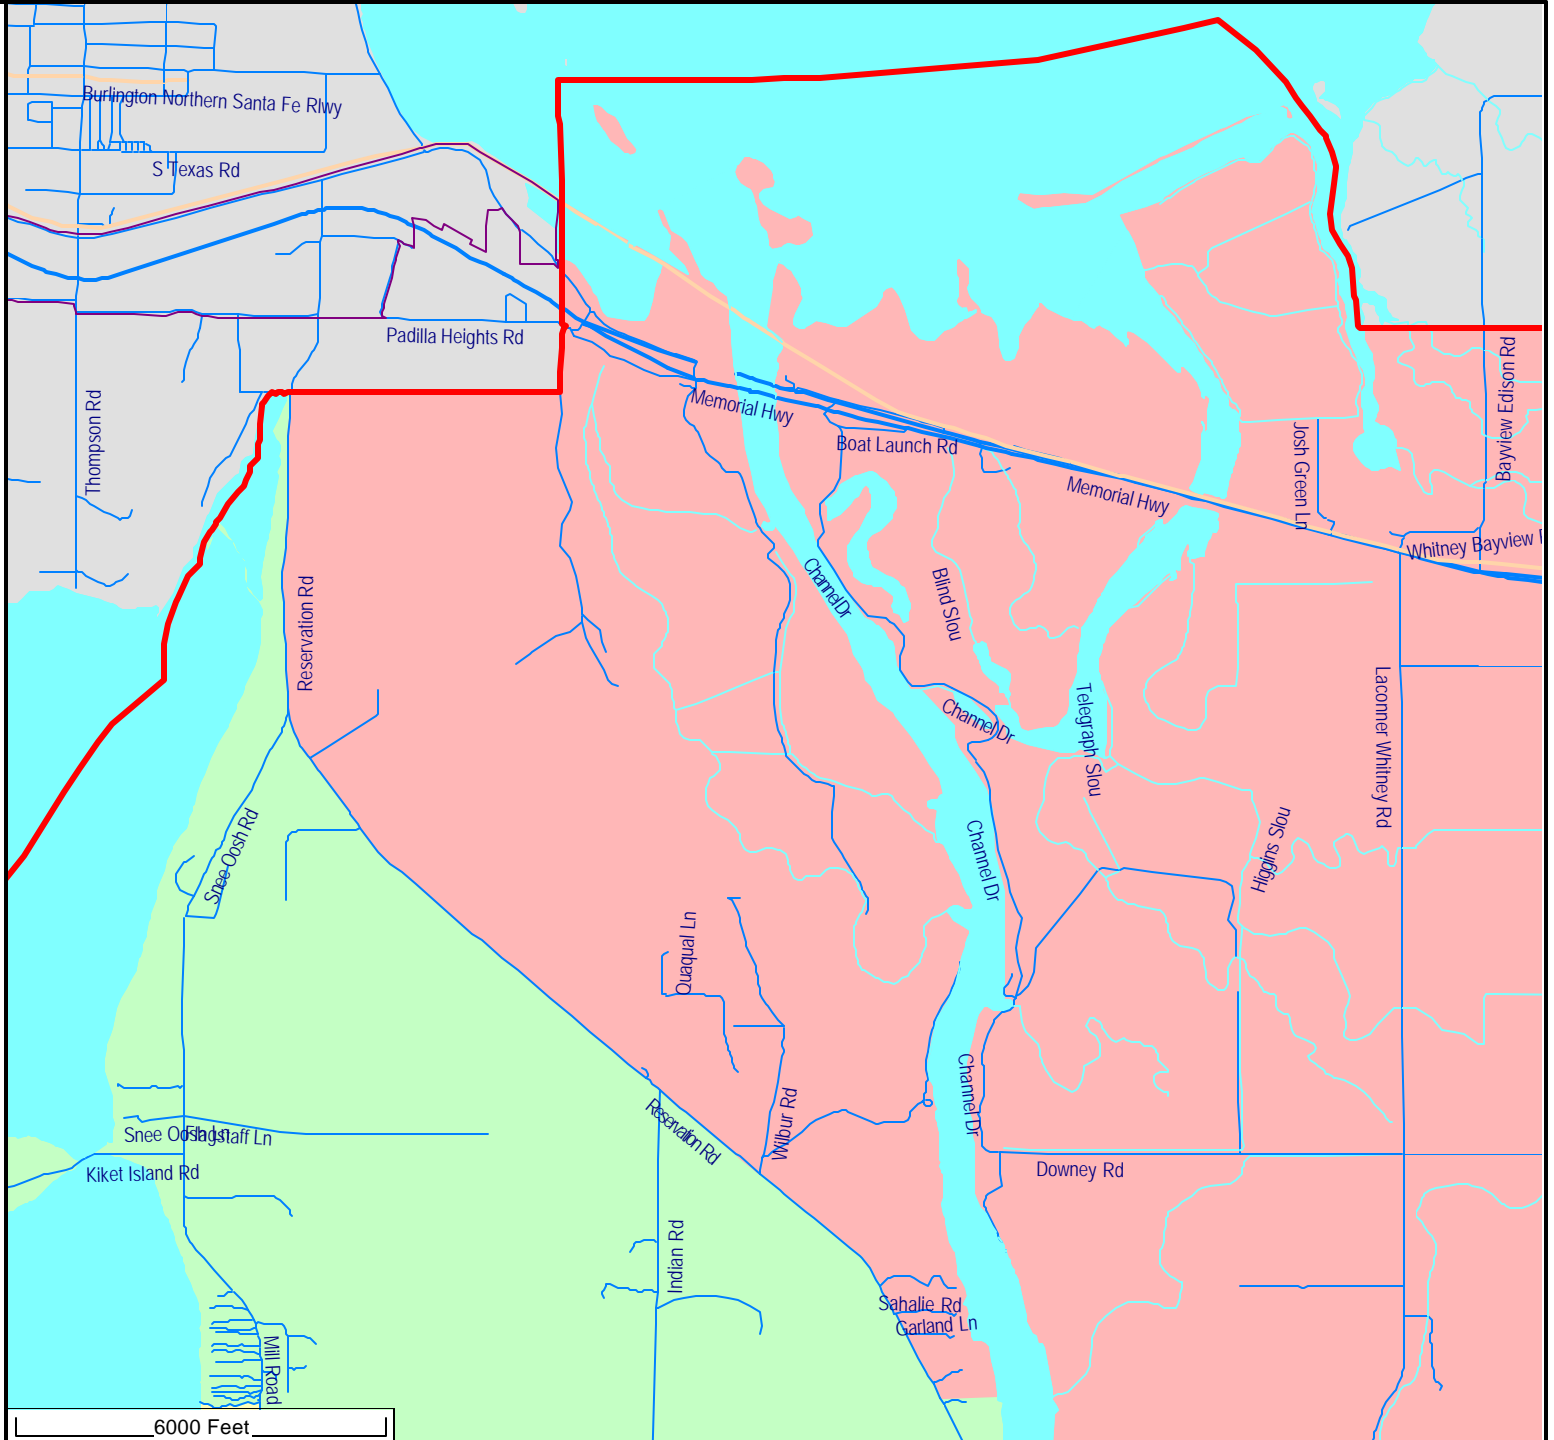

La Conner School District

Summary of Population by Race and Hispanic Origin

District Number	Total Population	Total Population by Race							Two or More Races	Hispanic Origin (of any race)
		Single Race								
		Total	White	Black African American	American Indian and Alaska Native	Asian	Native Hawaiian and Other Pacific Islander	Other Race	Total	
1st	958	934	891	2	27	5	2	7	24	20
2nd	1,076	1,042	406	3	626	2	1	4	34	33
3rd	904	893	864	1	10	11	0	7	11	17
4th	891	866	776	6	45	9	0	30	25	55
5th	865	854	768	1	22	8	5	50	11	78
Totals.....	<u>4,694</u>	<u>4,589</u>	<u>3,705</u>	<u>13</u>	<u>730</u>	<u>35</u>	<u>8</u>	<u>98</u>	<u>105</u>	<u>203</u>

La Conner School District
 - Proposed Board
 Districts as
 Approximated Using
 Census 2010 Geography

- 1st District
- 2nd District
- 5th District

City Limits

District Outline

La Conner School District
 - Proposed Board
 Districts as
 Approximated Using
 Census 2010 Geography

City Limits 

District Outline 

La Conner town

3000 Feet