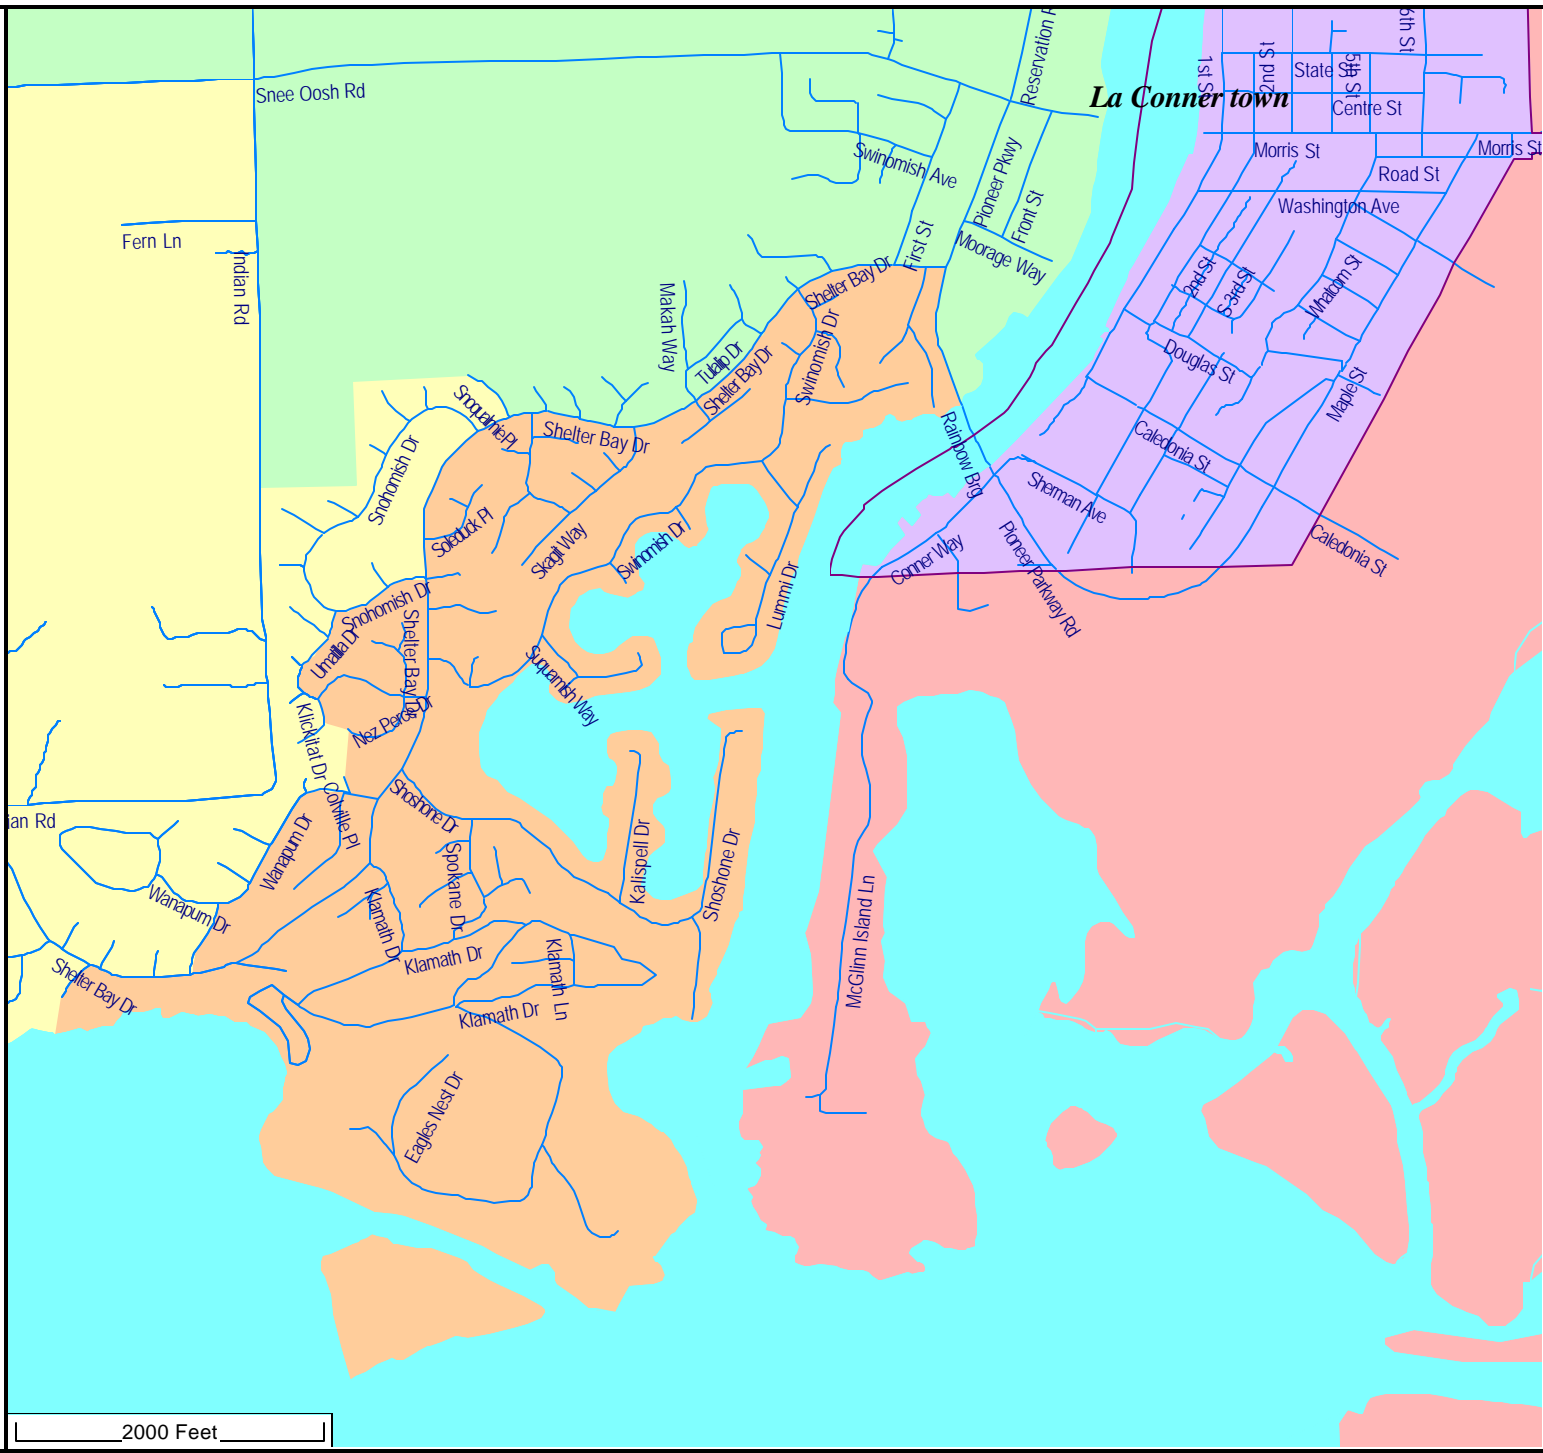

La Conner School District
 - Proposed Board
 Districts as
 Approximated Using
 Census 2010 Geography

- 1st District
- 2nd District
- 5th District

City Limits

District Outline

La Conner School District
 - Proposed Board
 Districts as
 Approximated Using
 Census 2010 Geography

- 1st District
- 2nd District
- 3rd District

City Limits 

District Outline 

La Conner School District
 - Proposed Board
 Districts as
 Approximated Using
 Census 2010 Geography

- 1st District
- 2nd District
- 3rd District
- 4th District
- 5th District

City Limits

District Outline

La Conner School District
 - Proposed Board
 Districts as
 Approximated Using
 Census 2010 Geography

- 1st District
- 2nd District
- 3rd District
- 4th District
- 5th District

City Limits 

District Outline 

La Conner town

3000 Feet